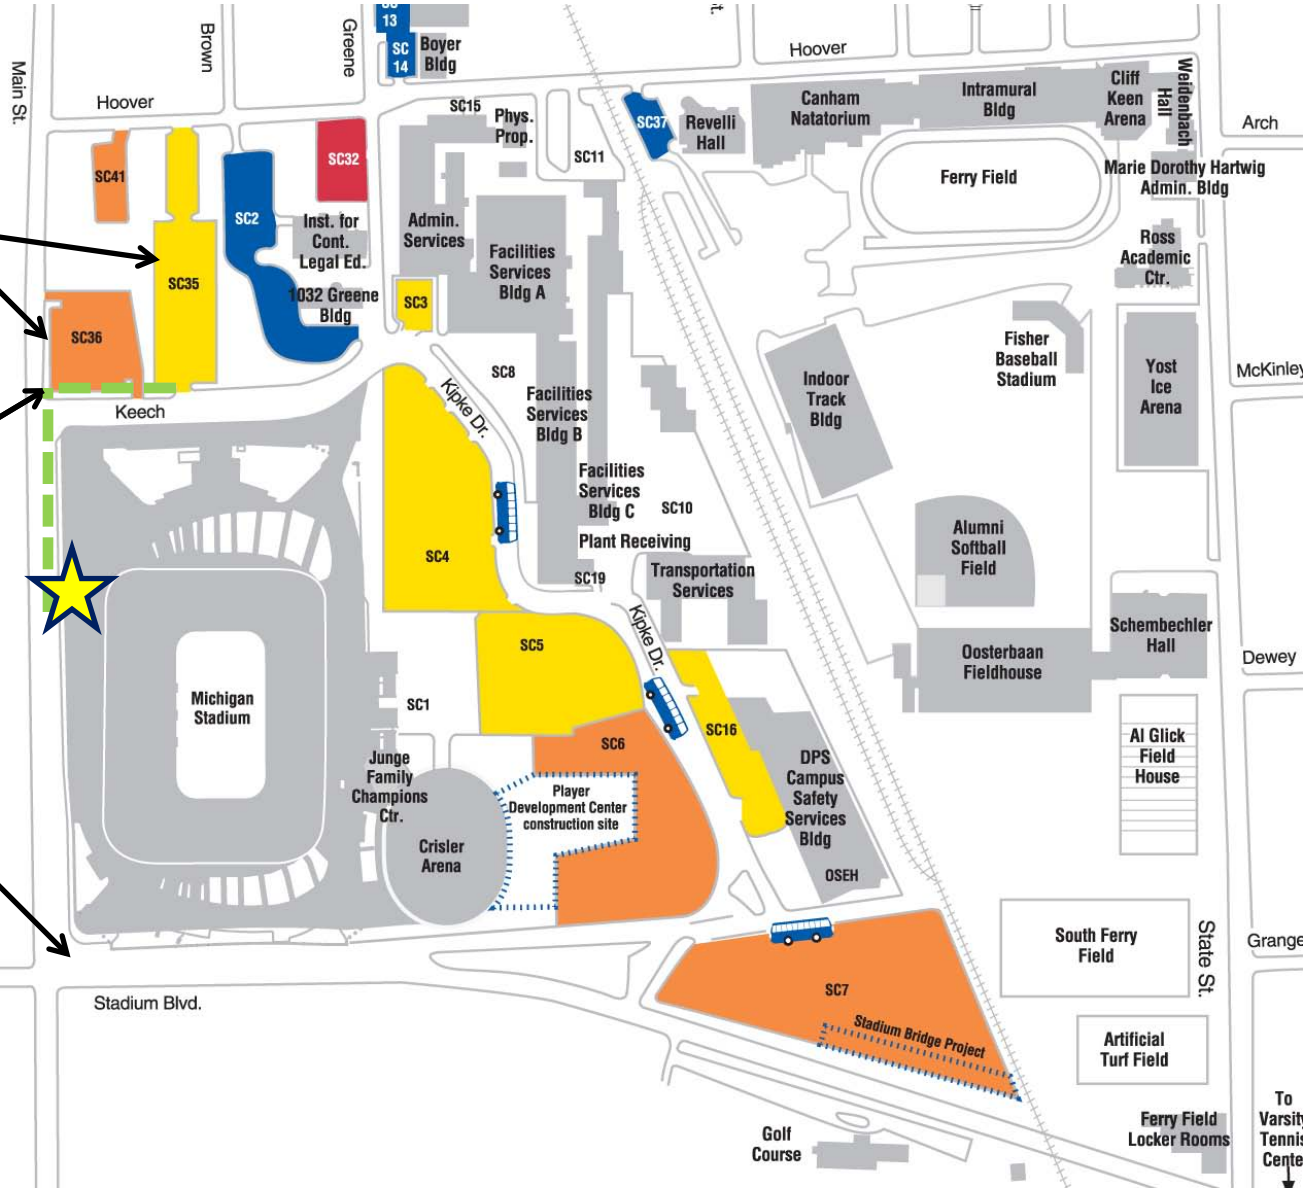

Please park in SC 35 or SC 36

Walk along Keech then turn on to Main St. to the NW tower entrance of Michigan Stadium

Stadium Blvd. Closed

To Varsity Tennis Centre